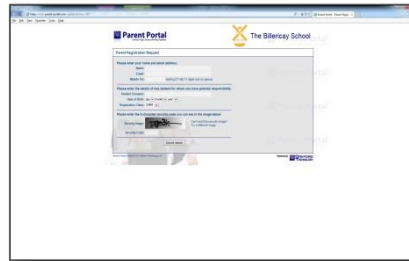

Parent Portal

Schools, Pupils, Parents; Working Together
<https://www.parent-portal.com>

REGISTER TODAY!

Join Parent Portal TODAY for your child's Assessment, Attendance, Achievement, Behaviour, School Documents, Reports and Timetable information*. Simply follow these simple steps to become engaged today!

1

Visit the Billericay School Registration page and complete the form.

[Register Here](#)

2

You will then need to return to your email account and click on the verification link.

An example of a verification email sent by Parent Portal to Parents once registered.